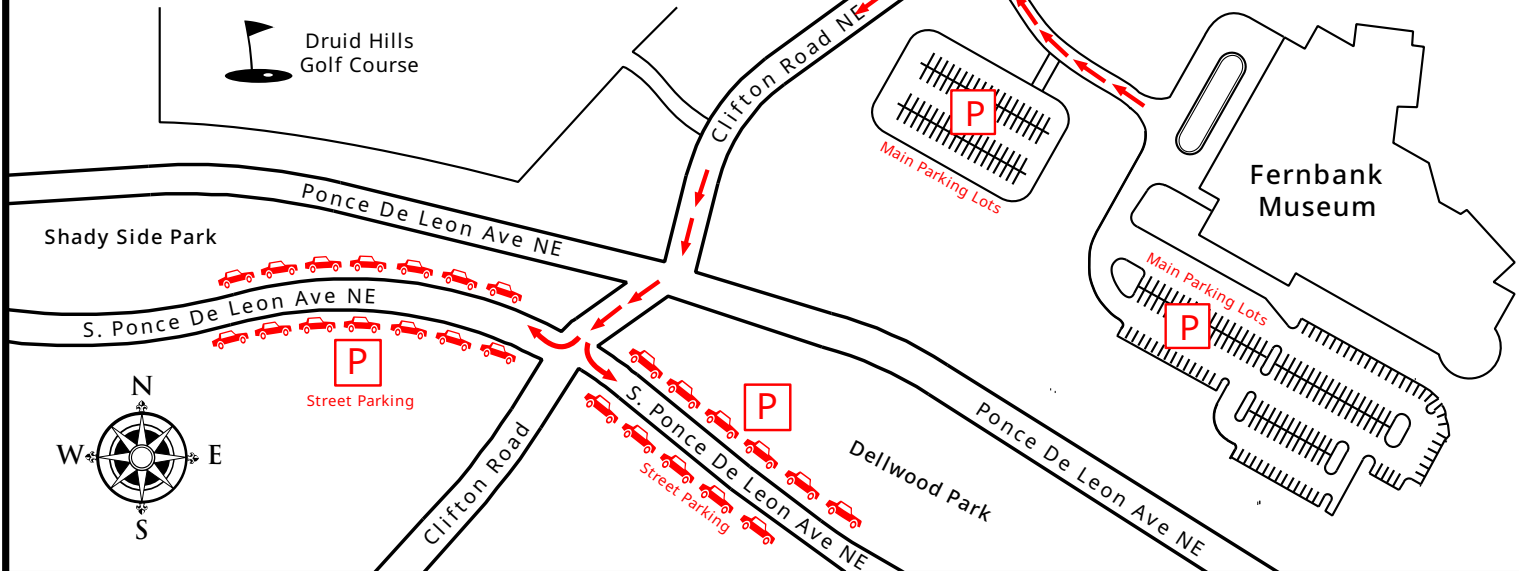

Directions to Additional Parking:

From the Fernbank driveway, take a left onto Clifton Road.
At the traffic light, cross over Ponce de Leon.
The first intersection is South Ponce.
Take a left or right on South Ponce for additional parking.

**DO NOT PARK ON CLIFTON ROAD
NO PARKING ZONE
TOWING ENFORCED BY
DEKALB POLICE DEPT.**

PLEASE NOTE: Access to WildWoods and Fernbank Forest is through the Museum entrance.